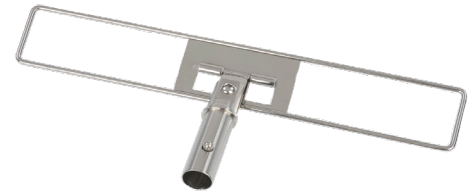

# Stainless Steel Mop Frames

## QuickConnect stainless steel frames

The autoclavable frames for Contec’s VertiKlean® and VertiKlean® MAX™ mop heads are lightweight, durable and are made of stainless steel providing chemical compatibility.

The frames easily attach to both the VertiKlean and VertiKlean MAX mopping systems. Note that the frames 2651KLF and 2652K, that feature keepers to affix wipes around the mop, are not compatible with the original T-slot VertiKlean mops. The mop frames feature the QuickConnect™ handle adapter which enables use with the wide variety of Contec QuickConnect telescoping and fixed length handles.

All of the mop frames listed may be sterilized by most common methods including gamma irradiation, ethylene oxide, or autoclave (recommended cycle 121°C for 30 minutes).

2652SS

Features	Benefits
QuickConnect stainless steel frames are available in several sizes	<ul style="list-style-type: none"> <li>• For a variety of cleaning tasks</li> </ul>
Stainless steel frames	<ul style="list-style-type: none"> <li>• Durable and highly polished</li> </ul>